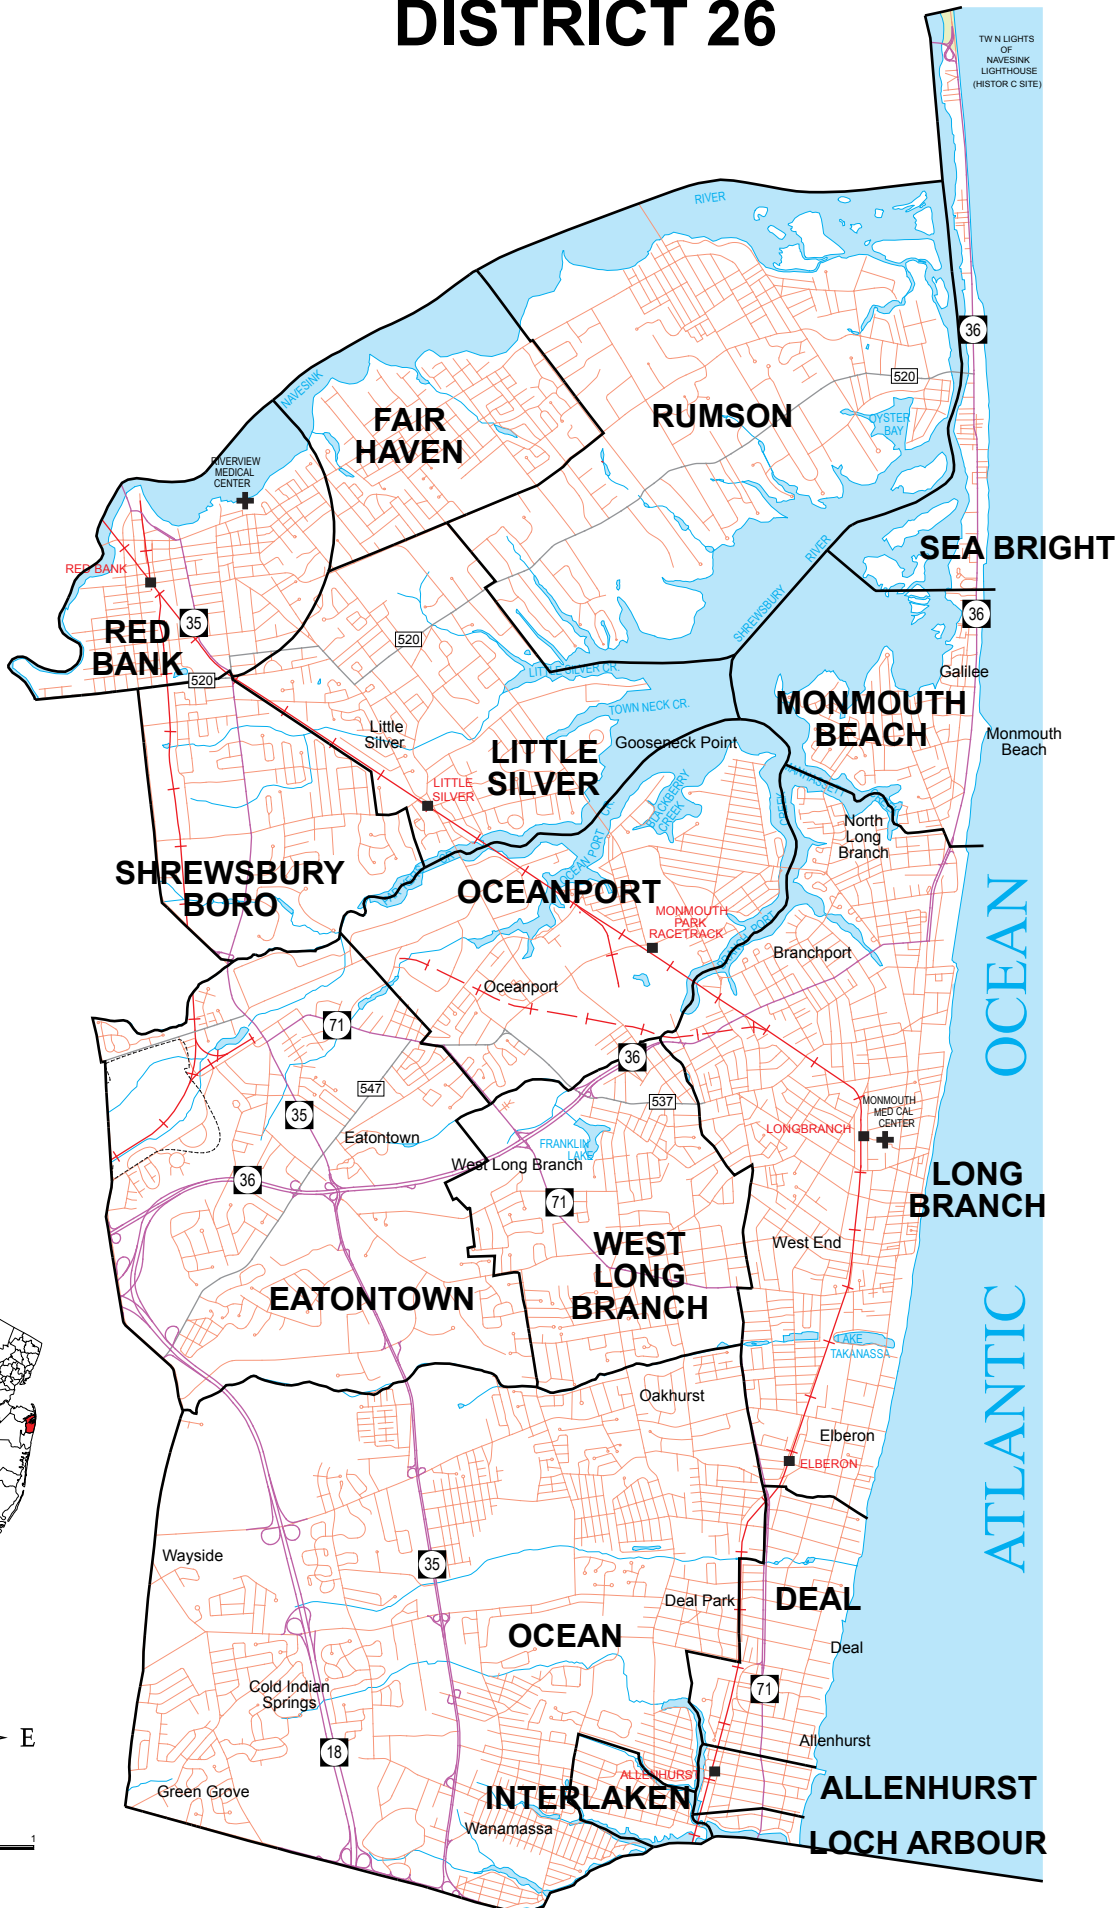

NNJGS AREA 44 DISTRICT 26

OCEAN
ATLANTIC